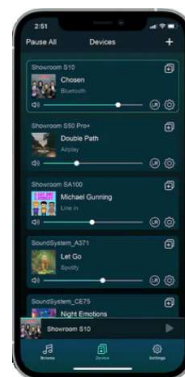

Web & PC Control

Configure and/or control your devices via browser from any PC, tablet, or other device, no app required. Or stream music using any software that supports Airplay, Spotify Connect, UPNP or DLNA protocols, including iTunes, Spotify, Musicbee and more.

Remote, cabling and powersupply included.