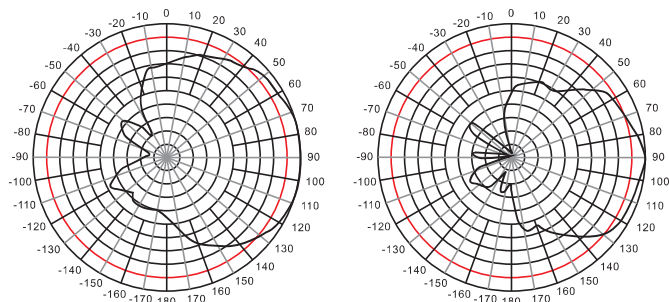

## Technical Specifications:

Frequency Range: 600 — 900 MHz

VSWR:  $\leq 2.0$

Typical Gain: 7 dBi

Vertical Flap Width: 60 °

Horizontal Flap Width: 80 °

Input Impedance: 50  $\Omega$

Polarization: Vertical

Front to Back Ratio:  $\geq 25$  dB

Max. Power: 50 W

Connector: BNC

Dimensions (mm): 210(H) X 180(W) X 44(D)

Weight (g): 300

Installation: Wall-hung/stand

## Direction Diagram:

H side

E side