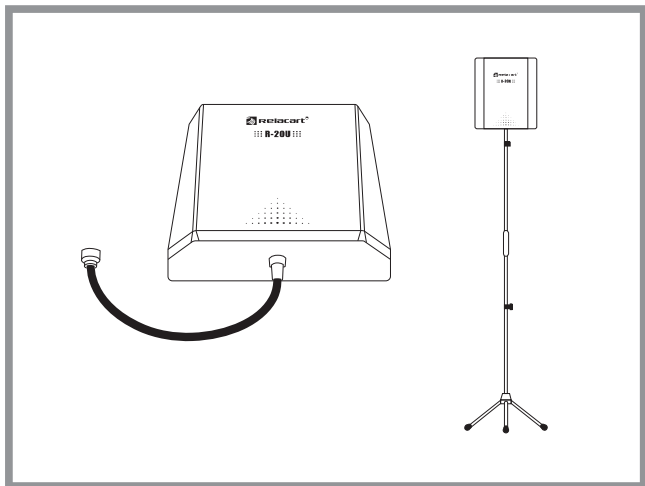

## Features:

- Covers 600 ~ 900MHz.
- ABS radome for UV resistant.
- Ideal for directional receiving or transmission indoor or outdoor applications with antenna's booster.
- Easy for set-up and use.

## Technical Specifications:

Frequency Range: 600 — 900 MHz

VSWR:  $\leq 2.0$

Typical Gain: 7 dBi

Vertical Flap Width: 60 °

Horizontal Flap Width: 80 °

Input Impedance: 50  $\Omega$

Polarization: Vertical

Front to Back Ratio:  $\geq 25$  dB

Max. Power: 50 W

Connector: BNC

Dimensions (mm): 210(H) X 180(W) X 44(D)

Weight (g): 300

Installation: Wall-hung/stand